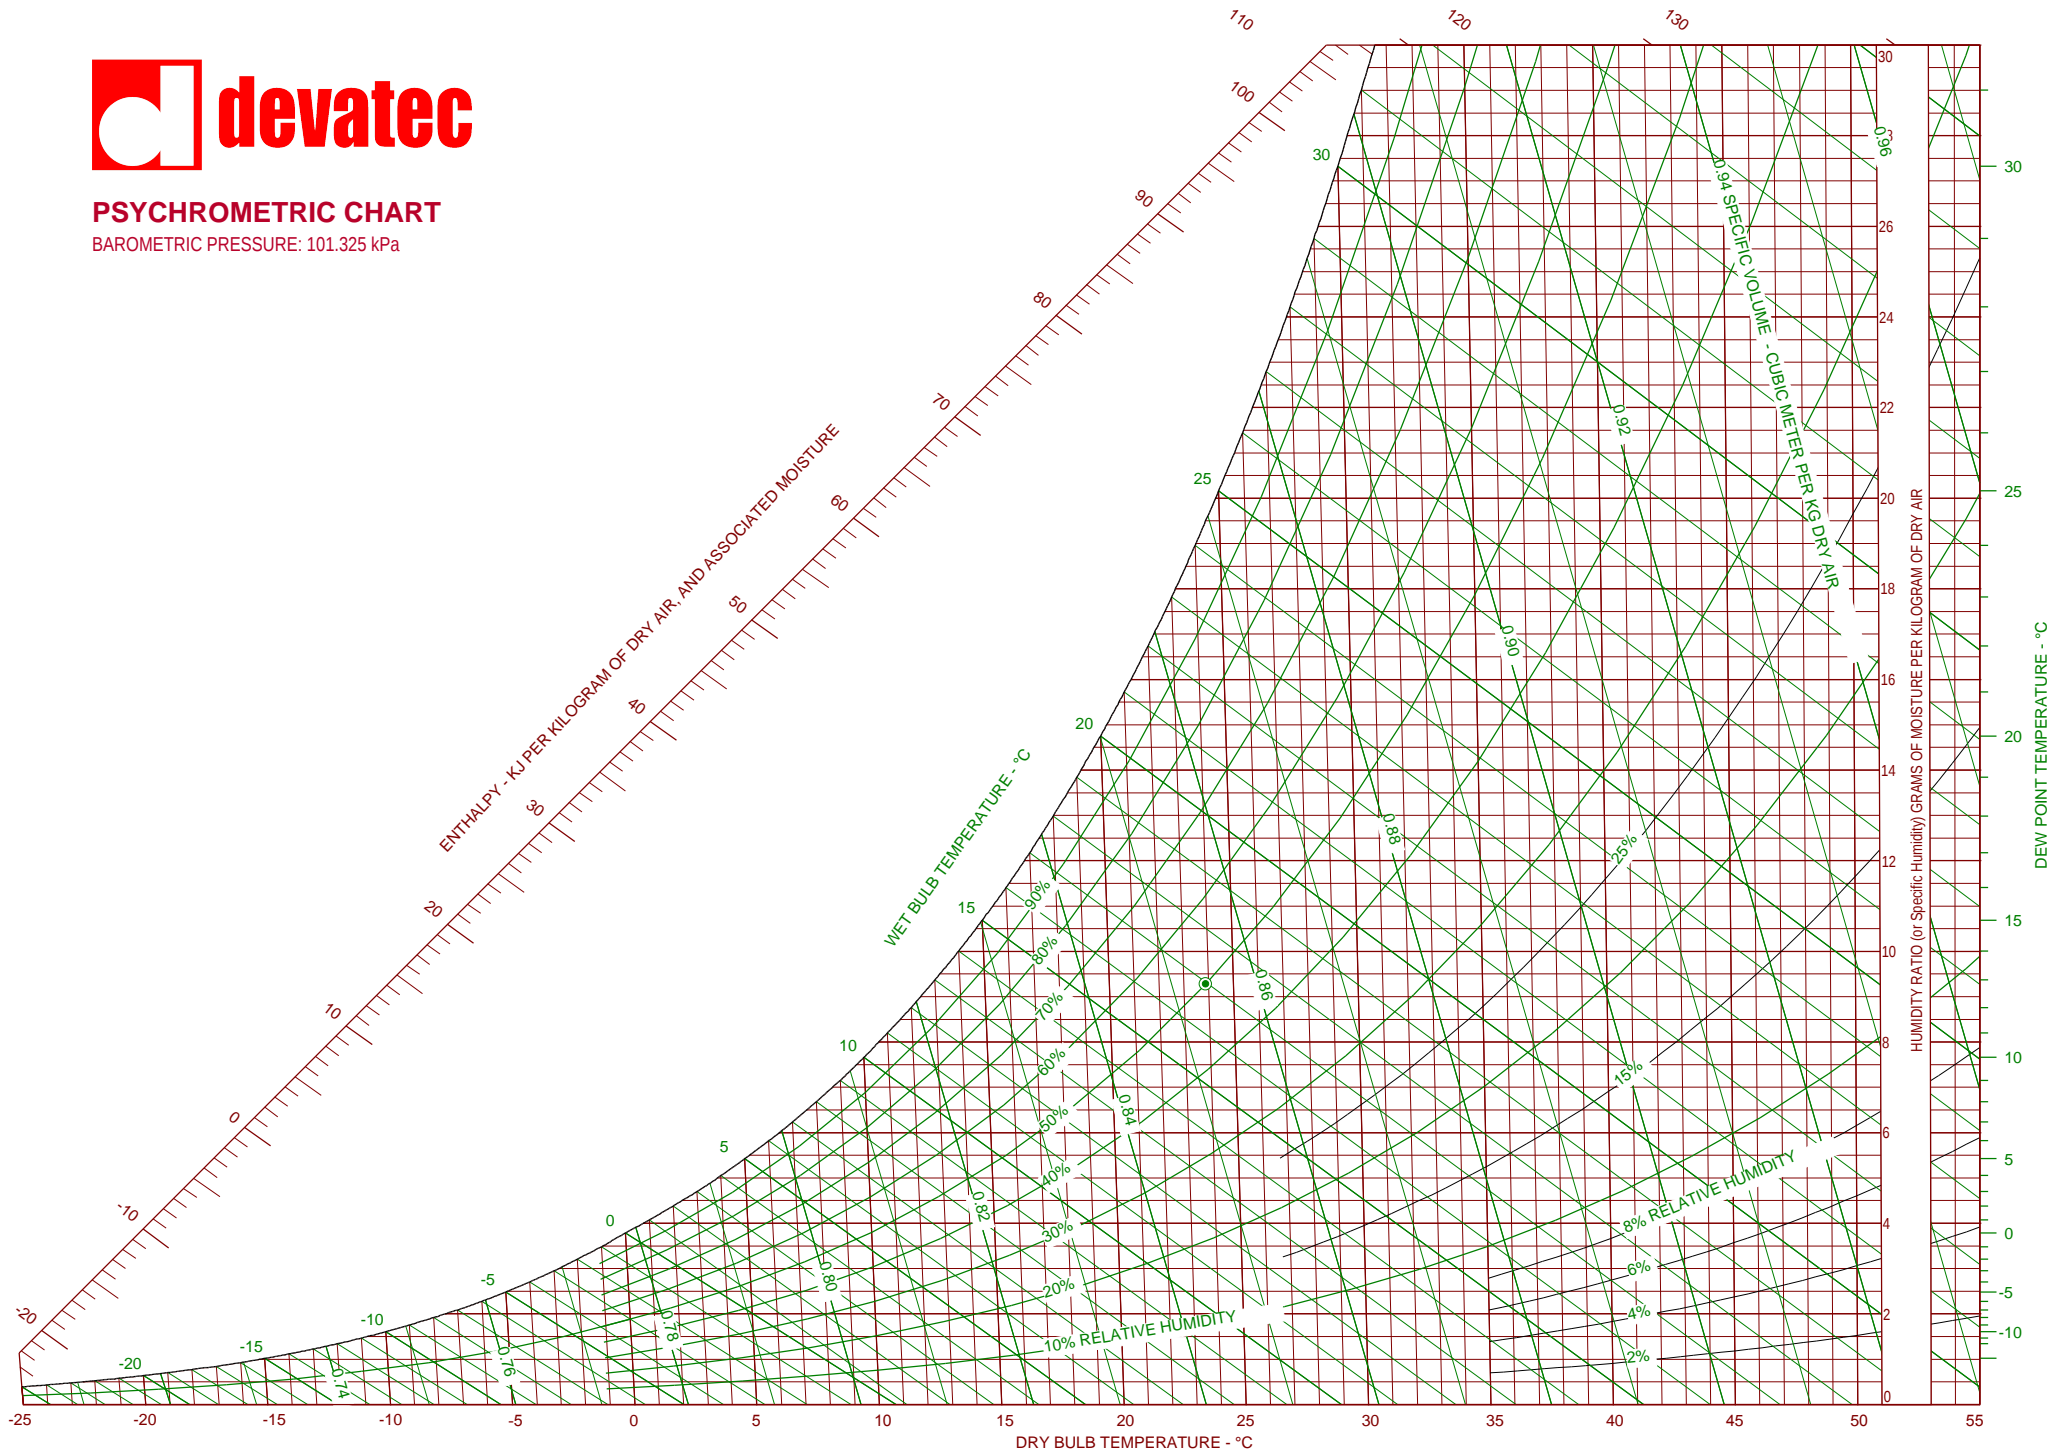

# PSYCHROMETRIC CHART

BAROMETRIC PRESSURE: 101.325 kPa

« HUMIDITY MADE IN NORMANDY »

**MORE THAN 35 YEARS IN HUMIDIFICATION**